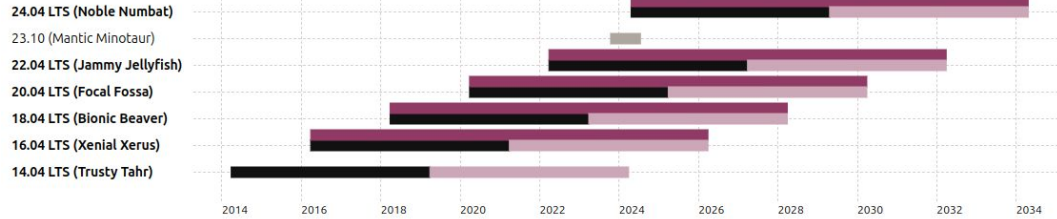

Advanced Network Config...

AisleRiot Solitaire

Alacrity

Applets

Backgrounds

Backups

Bluetooth Manager

Menu

Friday May 3, 01:45:34

Ubuntu on a low profile computer

Life of Ubuntu

Ubuntu releases

- LTS standard security maintenance for Ubuntu Main (initial 5 years)
- Expanded Security Maintenance (extra 5 years)
- LTS Expanded Security Maintenance (ESM) for Ubuntu Universe (10 years)
- Interim release standard security maintenance (9 months)